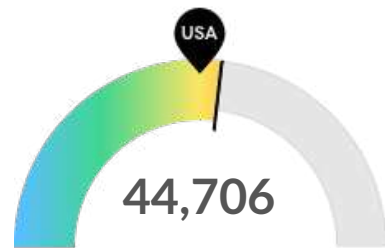

### Aggressive Job Posting Demand Over an Average Supply of Regional Jobs

**Jobs (2021)**

Chicago-Naperville-Elgin, IL-IN-WI is about average for this kind of job. The national average for an area this size is 140,153\* employees, while there are 135,860 here.

**Compensation**

Earnings are about average in Chicago-Naperville-Elgin, IL-IN-WI. The national median salary for your occupations is \$91,392, compared to \$92,258 here.

**Job Posting Demand**

Job posting activity is high in Chicago-Naperville-Elgin, IL-IN-WI. The national average for an area this size is 40,192\* job postings/mo, while there are 44,706 here.