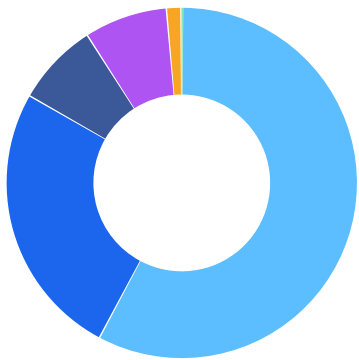

**Racial Diversity**

Racial diversity is about average in Chicago-Naperville-Elgin, IL-IN-WI. The national average for an area this size is 54,080\* racially diverse employees, while there are 56,933 here.

**Gender Diversity**

Gender diversity is about average in Chicago-Naperville-Elgin, IL-IN-WI. The national average for an area this size is 36,139\* female employees, while there are 36,014 here.

\*National average values are derived by taking the national value for your occupations and scaling it down to account for the difference in overall workforce size between the nation and Chicago-Naperville-Elgin, IL-IN-WI. In other words, the values represent the national average adjusted for region size.

### Occupation Race/Ethnicity Breakdown

	% of Jobs	Jobs
White	57.7%	77,712
Asian	25.5%	34,319
Hispanic or Latino	7.7%	10,318
Black or African American	7.7%	10,308
Two or More Races	1.3%	1,790
American Indian or Alaska Native	0.1%	123
Native Hawaiian or Other Pacific Islander	0.1%	75