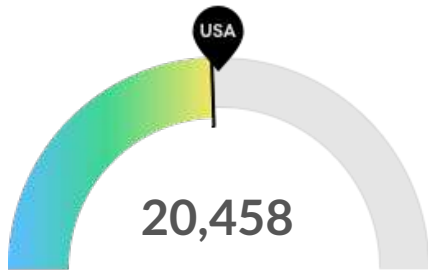

Demographics

Retirement Risk Is About Average, While Overall Diversity Is About Average

Retiring Soon

Retirement risk is about average in Chicago-Naperville-Elgin, IL-IN-WI. The national average for an area this size is 21,098* employees 55 or older, while there are 20,458 here.