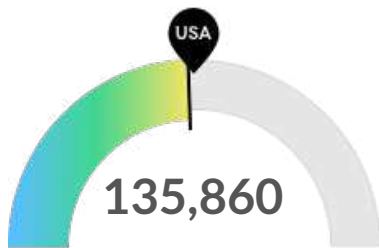

### Aggressive Job Posting Demand Over an Average Supply of Regional Jobs

**Jobs (2021)**

Chicago-Naperville-Elgin, IL-IN-WI is about average for this kind of job. The national average for an area this size is 140,153\* employees, while there are 135,860 here.