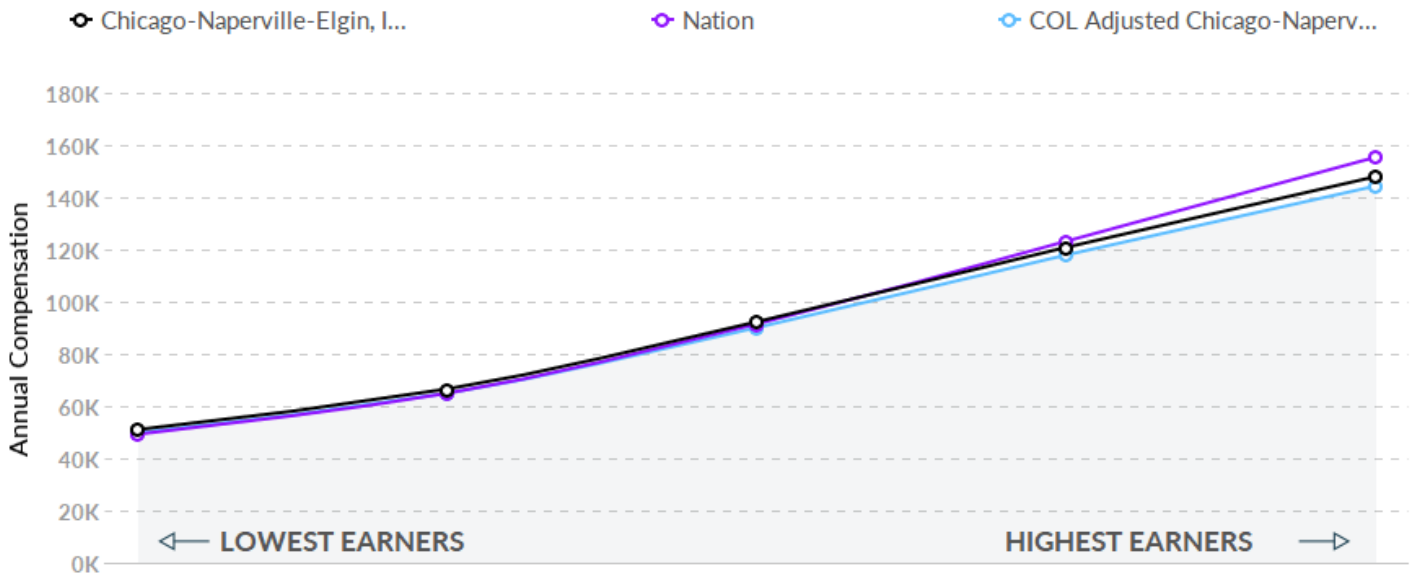

Compensation

Regional Compensation Is the Same Cost as the Nation

For your occupations, the 2020 median wage in Chicago-Naperville-Elgin, IL-IN-WI is $92,258, while the national median wage is $91,392.