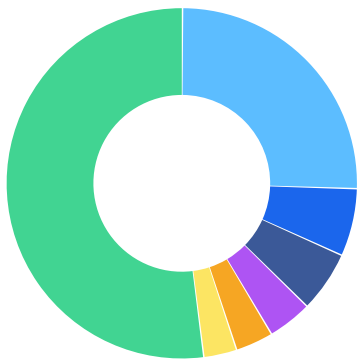

Most Jobs are Found in the Computer Systems Design and Related Services Industry Sector

Industry	% of Occupation in Industry (2021)
Computer Systems Design and Related Services	25.4%
Management, Scientific, and Technical Consulting Services	6.2%
Management of Companies and Enterprises	5.6%
Employment Services	4.1%
Depository Credit Intermediation	3.5%
Insurance Carriers	3.1%
Other	52.1%