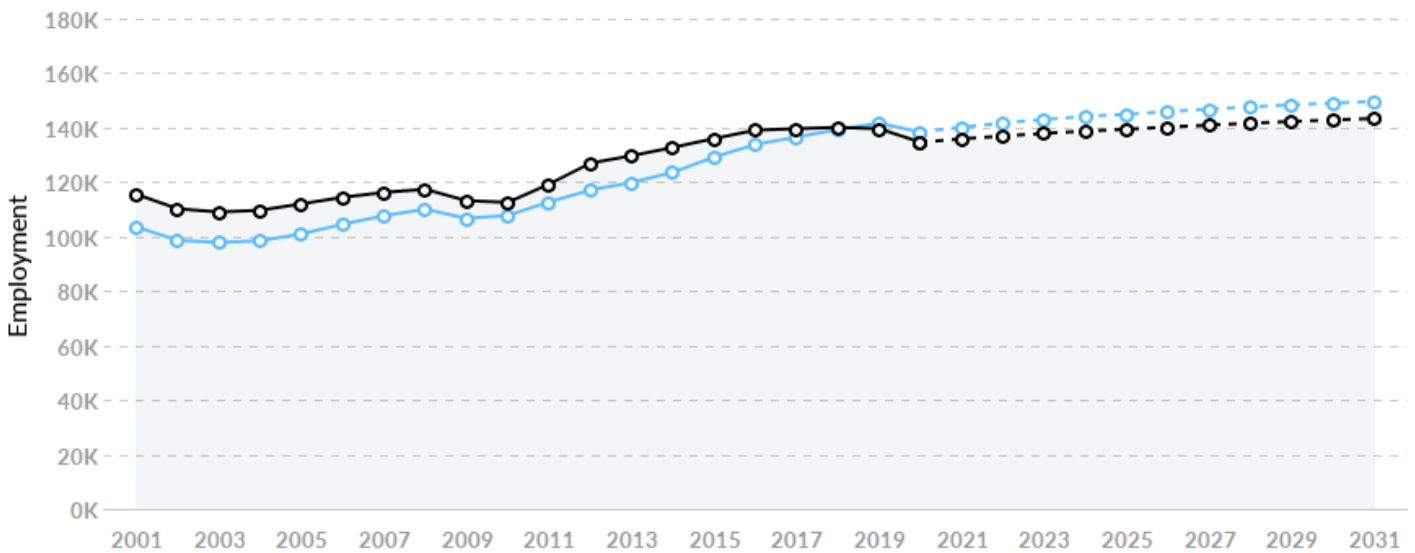

Jobs

Regional Employment Is About Equal to the National Average

An average area of this size typically has 140,153* jobs, while there are 135,860 here.

Region	2021 Jobs	2026 Jobs	Change	% Change
● Chicago-Naperville-Elgin, IL-IN-WI	135,860	140,193	4,334	3.2%
● National Average	140,153	145,907	5,753	4.1%

*National average values are derived by taking the national value for your occupations and scaling it down to account for the difference in overall workforce size between the nation and Chicago-Naperville-Elgin, IL-IN-WI. In other words, the values represent the national average adjusted for region size.