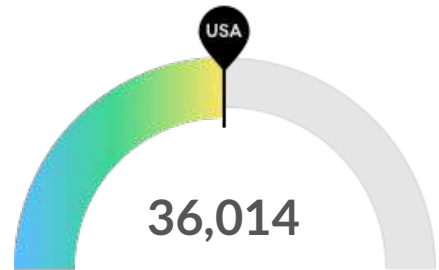

## Demographics

### Retirement Risk Is About Average, While Overall Diversity Is About Average

**Retiring Soon**

Retirement risk is about average in Chicago-Naperville-Elgin, IL-IN-WI. The national average for an area this size is 21,098\* employees 55 or older, while there are 20,458 here.

**Racial Diversity**

Racial diversity is about average in Chicago-Naperville-Elgin, IL-IN-WI. The national average for an area this size is 54,080\* racially diverse employees, while there are 56,933 here.