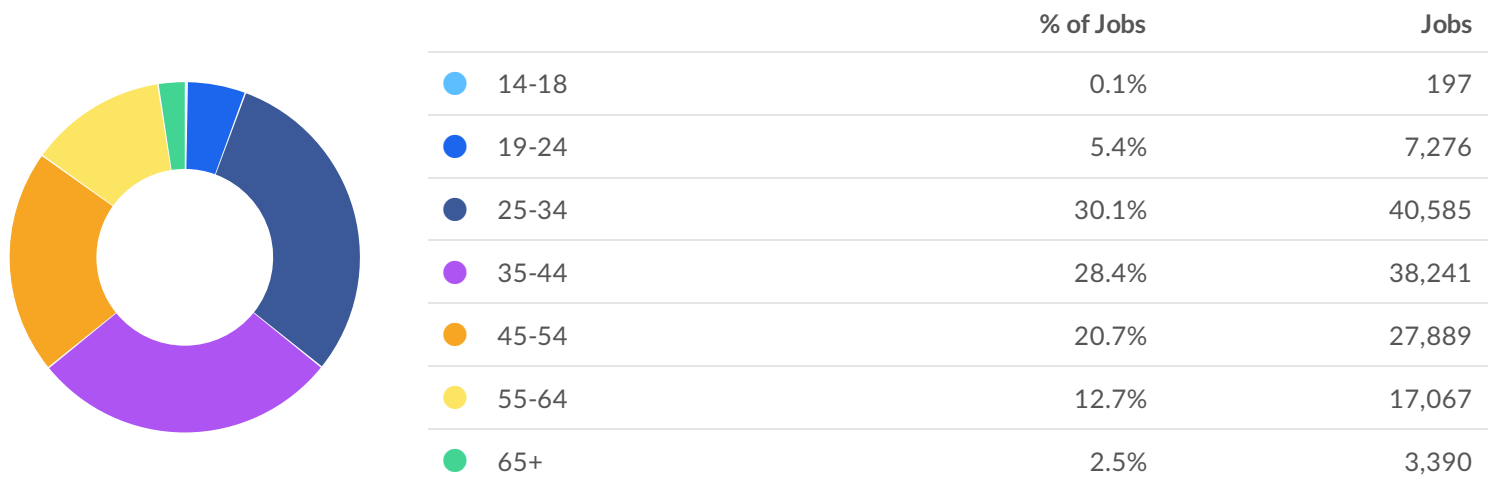

Occupation Age Breakdown