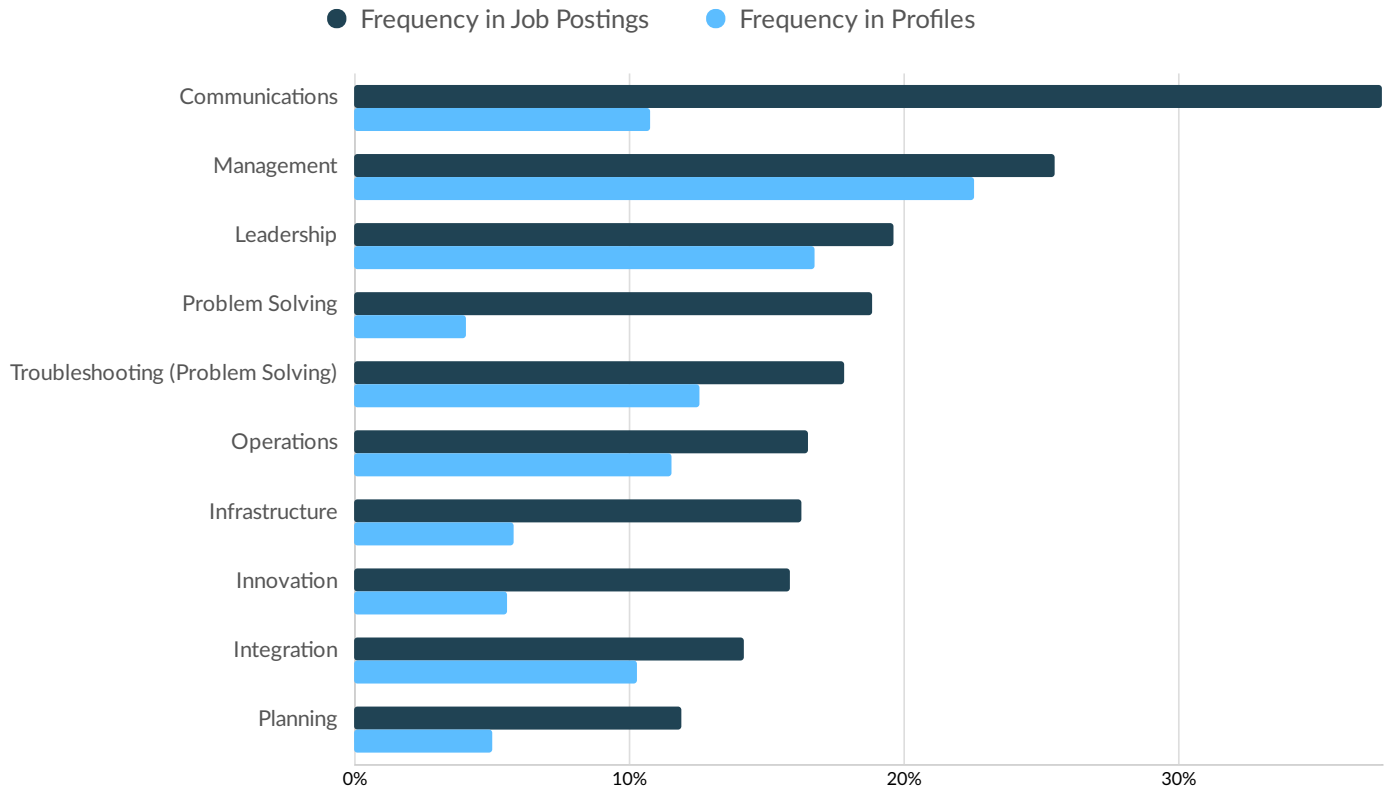

Top Common Skills

Skills	Postings	% of Total Postings	Profiles	% of Total Profiles
Communications	58,847	37%	23,732	11%
Management	40,101	25%	49,663	23%
Leadership	30,879	20%	36,903	17%
Problem Solving	29,638	19%	8,902	4%
Troubleshooting (Problem Solving)	28,071	18%	27,721	13%
Operations	25,942	16%	25,376	12%
Infrastructure	25,624	16%	12,741	6%
Innovation	24,908	16%	12,220	6%
Integration	22,334	14%	22,725	10%
Planning	18,732	12%	11,131	5%