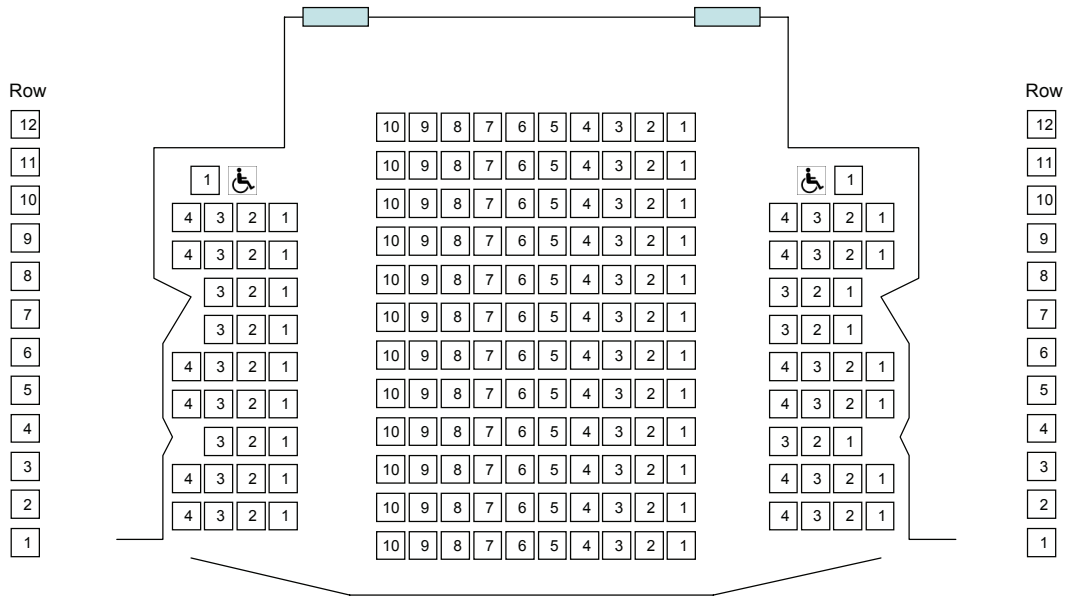

Eloise Martin Recital Hall Seating Chart

Stage

House Right
(34 Seats and
one wheelchair location)

Center
(120 Seats)

House Left
(34 Seats and
one wheelchair location)

188 seats in house*
Plus two wheelchair locations

*NOTE: Seats and rows are not numbered.